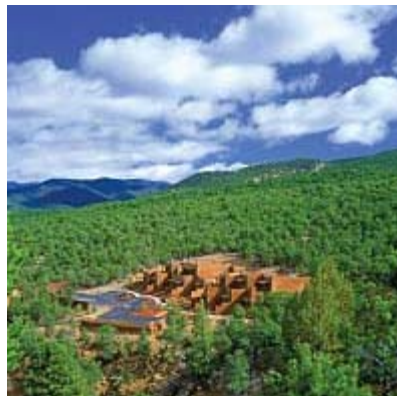

Santa Fe's Bishop's Lodge offers 50% Off Rates for 2011

Santa Fe, NM, January 18, 2011 – The Bishop's Lodge Ranch Resort and Spa in Santa Fe is offering 50% off rates for all of 2011. Book now receive 50% OFF standard seasonal rates through December 31, 2011. This sale starts Wednesday, January 19 and closes on Thursday, January 20, 2011

To book a reservation, please call Call 800.732.2240 or book directly with this link:
<https://gc.synxis.com/rez.aspx?Hotel=28850&Chain=56&template=SAFBL&shell=SAFBL&promo=J48S>

Not applicable to groups, existing business or with any other offer. New reservations are pre-paid, non-refundable at time of booking. Blackout dates may apply.

For more information, please contact:

Rachel Silva
Ballantines PR
505 795 5353
Rachel@ballantinespr.com
www.ballantinespr.com